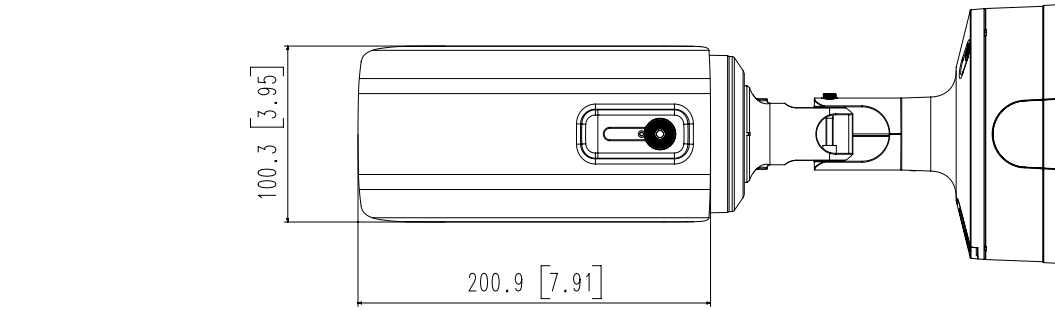

3	PNO-A6081R	'21.04.26
2	XNO-9082R/8082R	'20.05.21
1	PNO-A9081R/A8081R	'19.10.14
No.	MODEL NAME	DATE
Unit:mm[inch]		SCALE:1/1
Hanwha Techwin		

-1/6-0113-

A0

© Hanwha Techwin Co.,Ltd. All rights reserved.