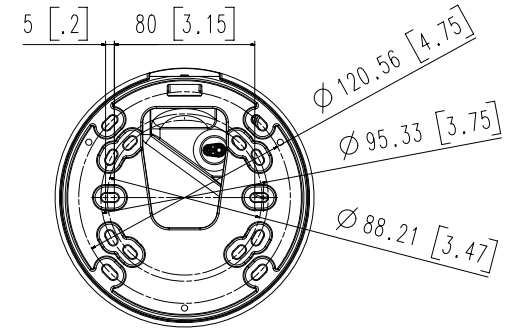

3	PNO-A6081R	'21.04.26
2	XNO-9082R/8082R	'20.05.21
1	PNO-A9081R/A8081R	'19.10.14
No.	MODEL NAME	DATE
Unit:mm[inch]		SCALE:1/1
Hanwha Techwin		

-1/6-0113-

A0

© Hanwha Techwin Co.,Ltd. All rights reserved.