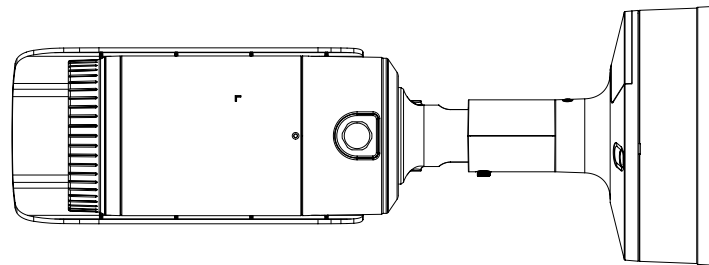

3	PNO-A6081R	'21.04.26
2	XNO-9082R/8082R	'20.05.21
1	PNO-A9081R/A8081R	'19.10.14
No.	MODEL NAME	DATE
Unit:mm[inch]		SCALE:1/1
Hanwha Techwin		

-1/6-0113-

A0

© Hanwha Techwin Co.,Ltd. All rights reserved.