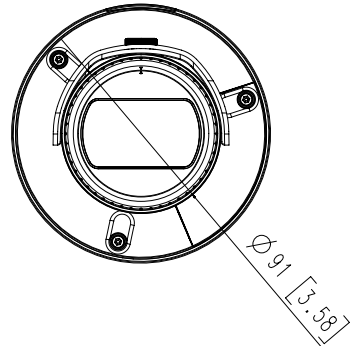

3	PNO-A6081R	'21.04.26
2	XNO-9082R/8082R	'20.05.21
1	PNO-A9081R/A8081R	'19.10.14
No.	MODEL NAME	DATE
Unit:mm[inch]		SCALE:1/1
Hanwha Techwin		

-1/6-0113-

A0

© Hanwha Techwin Co.,Ltd. All rights reserved.