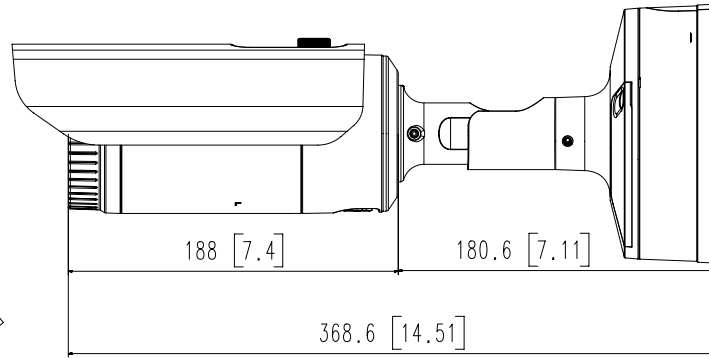

3	PNO-A6081R	'21.04.26
2	XNO-9082R/8082R	'20.05.21
1	PNO-A9081R/A8081R	'19.10.14
No.	MODEL NAME	DATE
Unit:mm[inch]		SCALE:1/1
Hanwha Techwin		

-1/6-0113-

A0

© Hanwha Techwin Co.,Ltd. All rights reserved.