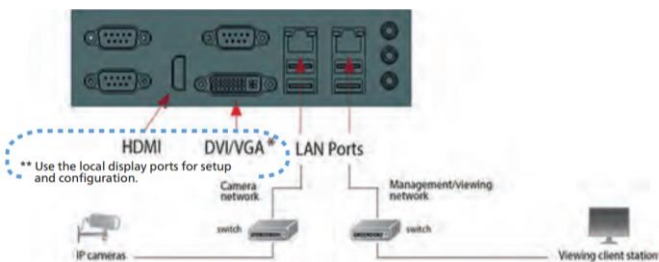

www.milestonesys.com

Copyright Milestone Systems 2017
All rights reserved

 **milestone**

Milestone HUSKY™ M500A / M550A

M500A/M550A rear

***) Local viewing should be using hardware accelerated XProtect Smart Client and may lower overall number of cameras being recorded.