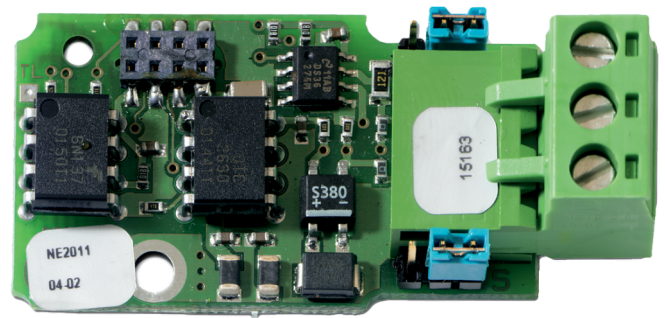

NE2011

1200/2000 Series - Accessory - RS485 Extension Card Network Cards

General

The NE2011 is a RS485 network extension board for the NC2011 to allow dual bus and closed ring networks.

Details

- Allows a full Class-A (Ring) RS485 interface on the FP1200/2000
- No configuration required
- Supplied with nuts and washers for easy installation

NE2011

1200/2000 Series - Accessory - RS485 Extension Card Network Cards

Technical specifications

Standards & regulation

Certification	EN54-2
---------------	--------

Dimensions (l x w x h)

55 x 26 x 19 mm

Weight