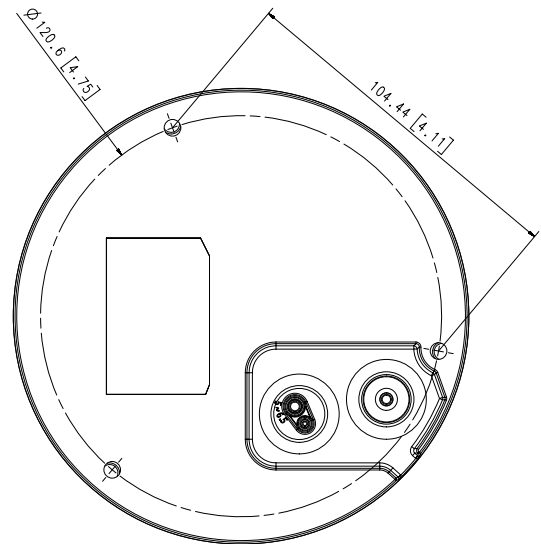

Dimension

QNV-6072R/6082R/6073R/6083R
QNV-8080R
UNIT : mm[inch]