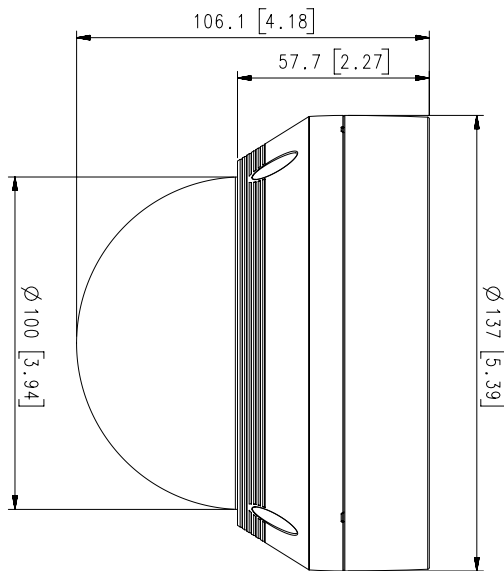

## Key Features

- Max. 5Megapixel (2592 x 1944) resolution
- 3.2~10mm(3.1x) motorized varifocal lens
- 0.15Lux (Color), 0Lux (B/W, IR LED on)
- Max. 30fps@5MP (H.265 / H.264)
- H.265, H.264, MJPEG codec support, Multiple streaming
- Day & Night, WDR (120dB)
- Tampering, Motion detection, Defocus detection
- Micro SD / SDHC / SDXC memory slot (Max. 128GB)
- Hallway view, WiseStream II support
- IR Viewable length 30m
- IP66, IK10, PoE

Dimension

QNV-6072R/6082R/6073R/6083R  
 QNV-8080R  
 UNIT : mm[inch]