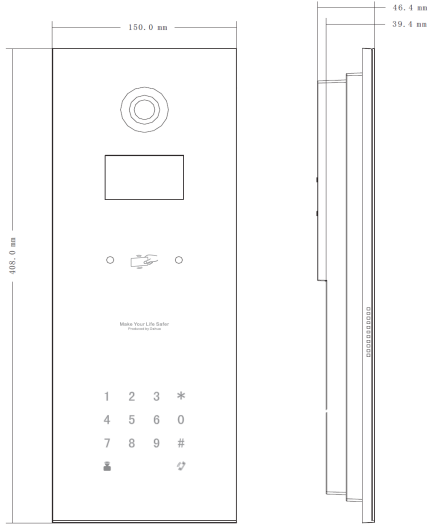

#### Interface

Door Control	1
--------------	---

Alarm In	2(1ch unlock button, 1ch feedback)
----------	------------------------------------

RS485	1
-------	---

#### General

Ingress Protection	IP65
Tamper Switch	1
Installation	Flush
Material	Tempered glass
Power	DC 12V
Power Consumption	Standby ≤1W, Work ≤10W
Working Temperature	-40°C~+60°C
Relative Humidity	10%~90%RH
Dimensions	150.0mm×408.0mm×46.4mm
Weight	1.6Kg

Dimensions

View Area

Application